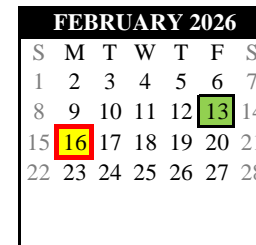

South Western School District

2025-2026

A Tradition of Excellence!

INCLEMENT WEATHER MAKE-UP DAYS

- 1 - December 1, 2025
- 2 - January 19, 2026
- 3 - February 16, 2026
- 4 - March 13, 2026
- 5 - April 2, 2026

MARKING PERIOD ENDS

K-5		6-12
1st - 11/13/2025		1st - 10/24/2025
2nd - 02/20/2026		2nd - 01/08/2026
3rd - 05/29/2026		3rd - 03/23/2026
		4th - 05/29/2026

PSSA Testing

- April 20-24, 2026 - English/Language Arts - (gr 3-8)
- April 27, 2026-May 1, 2026 - Mathematics - (gr 3-8)
- April 27, 2026-May 1, 2026 - Science - (gr 3-8)
- May 4-8, 2026 - Make-up - (gr 3-8)

Keystone Exams

- December 3-17, 2025 - Algebra I, Biology, Literature
- January 5-16, 2026 - Algebra I, Biology, Literature
- May 11-22, 2026 - Algebra I, Biology, Literature

KEY

- Schools Closed
- Teacher Contract Day
- Inservice
- Act 80 Day
- Early Dismissal / Inservice
- Make-up Day