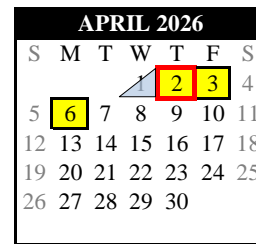

South Western School District

2025-2026

A Tradition of Excellence!

INCLEMENT WEATHER MAKE-UP DAYS

- 1 - December 1, 2025
- 2 - January 19, 2026
- 3 - February 16, 2026
- 4 - March 13, 2026
- 5 - April 2, 2026

MARKING PERIOD ENDS

K-5		6-12
1st - 11/13/2025		1st - 10/24/2025
2nd - 02/20/2026		2nd - 01/08/2026
3rd - 05/29/2026		3rd - 03/23/2026
		4th - 05/29/2026

PSSA Testing

- April 20-24, 2026 - English/Language Arts - (gr 3-8)
- April 27, 2026-May 1, 2026 - Mathematics - (gr 3-8)
- April 27, 2026-May 1, 2026 - Science - (gr 3-8)
- May 4-8, 2026 - Make-up - (gr 3-8)

Keystone Exams

- December 3-17, 2025 - Algebra I, Biology, Literature
- January 5-16, 2026 - Algebra I, Biology, Literature
- May 11-22, 2026 - Algebra I, Biology, Literature

KEY

- Schools Closed
- Teacher Contract Day
- Inservice
- Act 80 Day
- Early Dismissal / Inservice
- Make-up Day