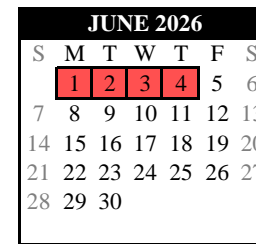

South Western School District

2025-2026

A Tradition of Excellence!

INCLEMENT WEATHER MAKE-UP DAYS

- 1 - December 1, 2025
- 2 - January 19, 2026
- 3 - February 16, 2026
- 4 - March 13, 2026
- 5 - April 2, 2026

MARKING PERIOD ENDS

K-5		6-12
1st - 11/13/2025		1st - 10/24/2025
2nd - 02/20/2026		2nd - 01/08/2026
3rd - 05/29/2026		3rd - 03/23/2026
		4th - 05/29/2026

PSSA Testing

- April 20-24, 2026 - English/Language Arts - (gr 3-8)
- April 27, 2026-May 1, 2026 - Mathematics - (gr 3-8)
- April 27, 2026-May 1, 2026 - Science - (gr 3-8)
- May 4-8, 2026 - Make-up - (gr 3-8)

Keystone Exams

- December 3-17, 2025 - Algebra I, Biology, Literature
- January 5-16, 2026 - Algebra I, Biology, Literature
- May 11-22, 2026 - Algebra I, Biology, Literature

KEY

- Schools Closed
- Teacher Contract Day
- Inservice
- Act 80 Day
- Early Dismissal / Inservice
- Make-up Day