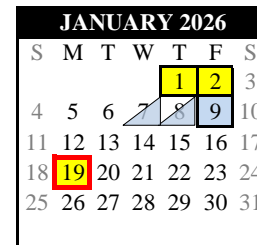

South Western School District

2025-2026

A Tradition of Excellence!

INCLEMENT WEATHER MAKE-UP DAYS

- 1 - December 1, 2025
- 2 - January 19, 2026
- 3 - February 16, 2026
- 4 - March 13, 2026
- 5 - April 2, 2026

MARKING PERIOD ENDS

K-5		6-12
1st - 11/13/2025		1st - 10/24/2025
2nd - 02/20/2026		2nd - 01/08/2026
3rd - 05/29/2026		3rd - 03/23/2026
		4th - 05/29/2026

PSSA Testing

- April 20-24, 2026 - English/Language Arts - (gr 3-8)
- April 27, 2026-May 1, 2026 - Mathematics - (gr 3-8)
- April 27, 2026-May 1, 2026 - Science - (gr 3-8)
- May 4-8, 2026 - Make-up - (gr 3-8)

Keystone Exams

- December 3-17, 2025 - Algebra I, Biology, Literature
- January 5-16, 2026 - Algebra I, Biology, Literature
- May 11-22, 2026 - Algebra I, Biology, Literature

KEY

- Schools Closed
- Teacher Contract Day
- Inservice
- Act 80 Day
- Early Dismissal / Inservice
- Make-up Day