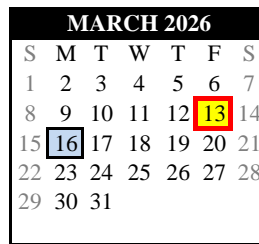

South Western School District

2025-2026

A Tradition of Excellence!

INCLEMENT WEATHER MAKE-UP DAYS

- 1 - December 1, 2025
- 2 - January 19, 2026
- 3 - February 16, 2026
- 4 - March 13, 2026
- 5 - April 2, 2026

MARKING PERIOD ENDS

K-5		6-12
1st - 11/13/2025		1st - 10/24/2025
2nd - 02/20/2026		2nd - 01/08/2026
3rd - 05/29/2026		3rd - 03/23/2026
		4th - 05/29/2026

PSSA Testing

- April 20-24, 2026 - English/Language Arts - (gr 3-8)
- April 27, 2026-May 1, 2026 - Mathematics - (gr 3-8)
- April 27, 2026-May 1, 2026 - Science - (gr 3-8)
- May 4-8, 2026 - Make-up - (gr 3-8)

Keystone Exams

- December 3-17, 2025 - Algebra I, Biology, Literature
- January 5-16, 2026 - Algebra I, Biology, Literature
- May 11-22, 2026 - Algebra I, Biology, Literature

KEY

- Schools Closed
- Teacher Contract Day
- Inservice
- Act 80 Day
- Early Dismissal / Inservice
- Make-up Day