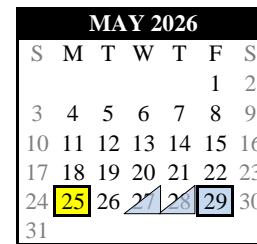

South Western School District

2025-2026

A Tradition of Excellence!

INCLEMENT WEATHER MAKE-UP DAYS

- 1 - December 1, 2025
- 2 - January 19, 2026
- 3 - February 16, 2026
- 4 - March 13, 2026
- 5 - April 2, 2026

MARKING PERIOD ENDS

K-5		6-12
1st - 11/13/2025		1st - 10/24/2025
2nd - 02/20/2026		2nd - 01/08/2026
3rd - 05/29/2026		3rd - 03/23/2026
		4th - 05/29/2026

PSSA Testing

- April 20-24, 2026 - English/Language Arts - (gr 3-8)
- April 27, 2026-May 1, 2026 - Mathematics - (gr 3-8)
- April 27, 2026-May 1, 2026 - Science - (gr 3-8)
- May 4-8, 2026 - Make-up - (gr 3-8)

Keystone Exams

- December 3-17, 2025 - Algebra I, Biology, Literature
- January 5-16, 2026 - Algebra I, Biology, Literature
- May 11-22, 2026 - Algebra I, Biology, Literature

KEY

- Schools Closed
- Teacher Contract Day
- Inservice
- Act 80 Day
- Early Dismissal / Inservice
- Make-up Day