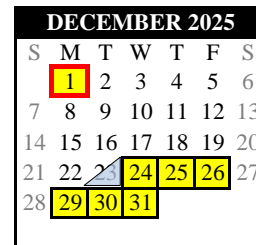

South Western School District

2025-2026

A Tradition of Excellence!

INCLEMENT WEATHER MAKE-UP DAYS

- 1 - December 1, 2025
- 2 - January 19, 2026
- 3 - February 16, 2026
- 4 - March 13, 2026
- 5 - April 2, 2026

MARKING PERIOD ENDS

K-5		6-12
1st - 11/13/2025		1st - 10/24/2025
2nd - 02/20/2026		2nd - 01/08/2026
3rd - 05/29/2026		3rd - 03/23/2026
		4th - 05/29/2026

PSSA Testing

- April 20-24, 2026 - English/Language Arts - (gr 3-8)
- April 27, 2026-May 1, 2026 - Mathematics - (gr 3-8)
- April 27, 2026-May 1, 2026 - Science - (gr 3-8)
- May 4-8, 2026 - Make-up - (gr 3-8)

Keystone Exams

- December 3-17, 2025 - Algebra I, Biology, Literature
- January 5-16, 2026 - Algebra I, Biology, Literature
- May 11-22, 2026 - Algebra I, Biology, Literature

KEY

- Schools Closed
- Teacher Contract Day
- Inservice
- Act 80 Day
- Early Dismissal / Inservice
- Make-up Day